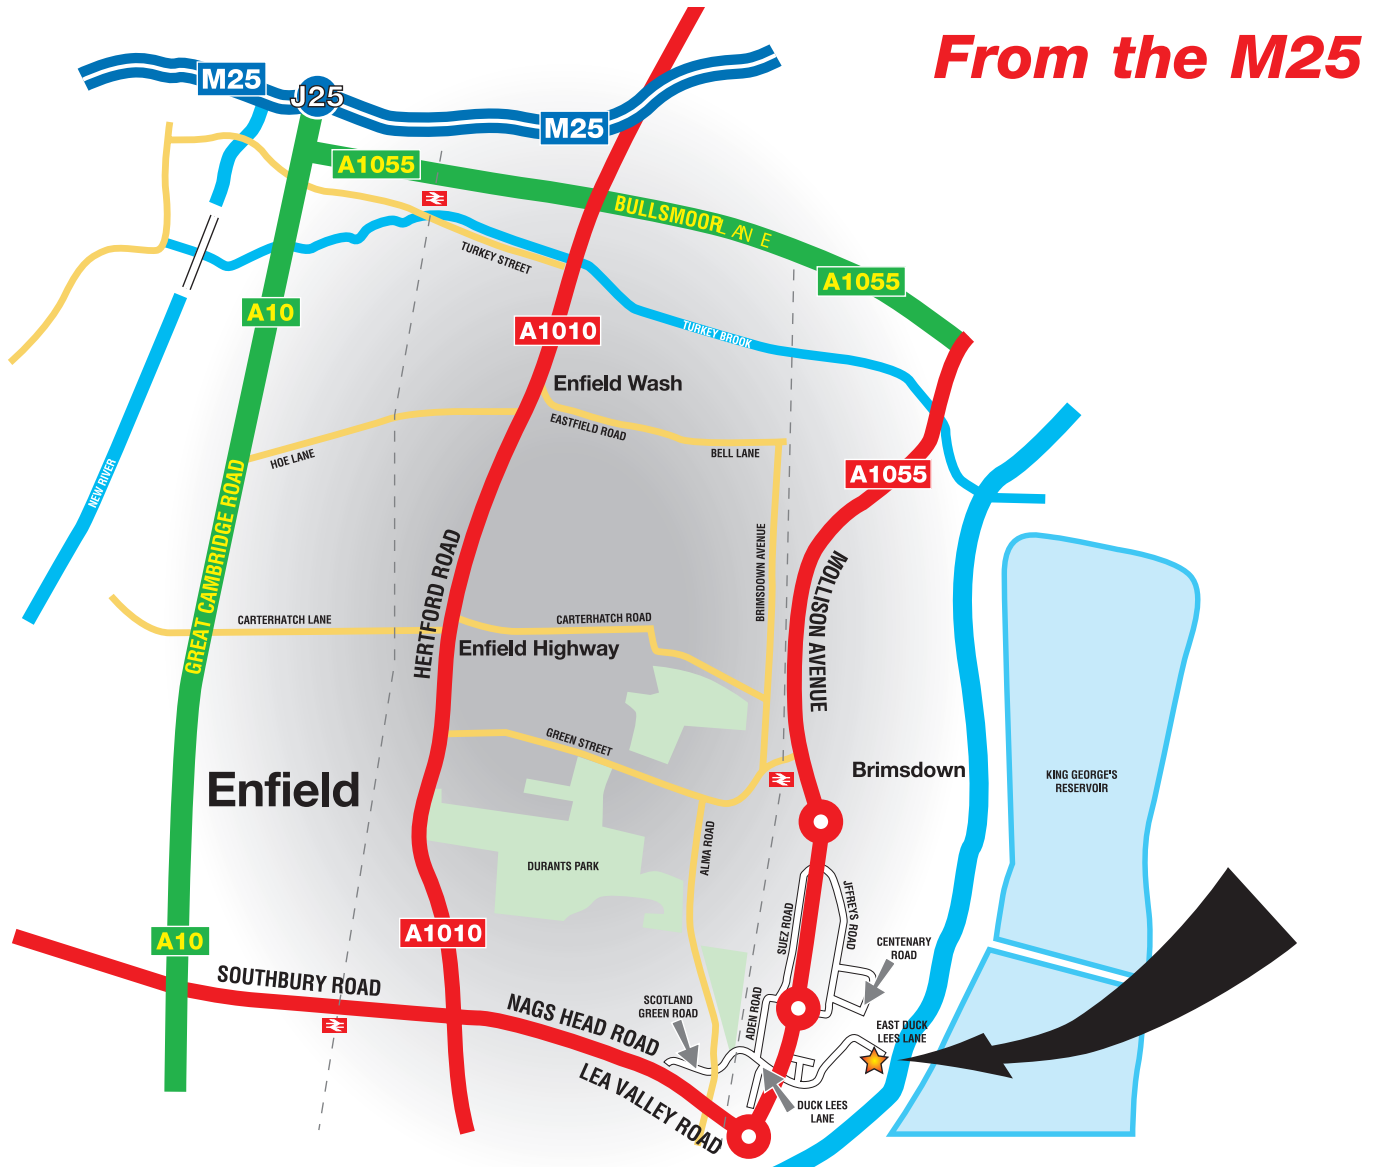

# Our *Enfield* Location...

*From the M25*

## **DIRECTIONS**

At Junction 25 of M25, take A10 towards London. At the first set of traffic lights turn left (Bullsmoor Lane). Follow this road, which runs onto Mollison Avenue. Continue past Norfolk Trucks (Iveco Truck Dealer) on the left, over two small roundabouts, then take the first left, continue following this road until you reach the Stone Hardy building at the end of the road on your right.

## **STONE HARDY,**

Unit 113 Duck Lees Lane, Enfield, Middlesex EN3 7SP

Tel: 020 8804 5174 Fax: 020 8443 3976