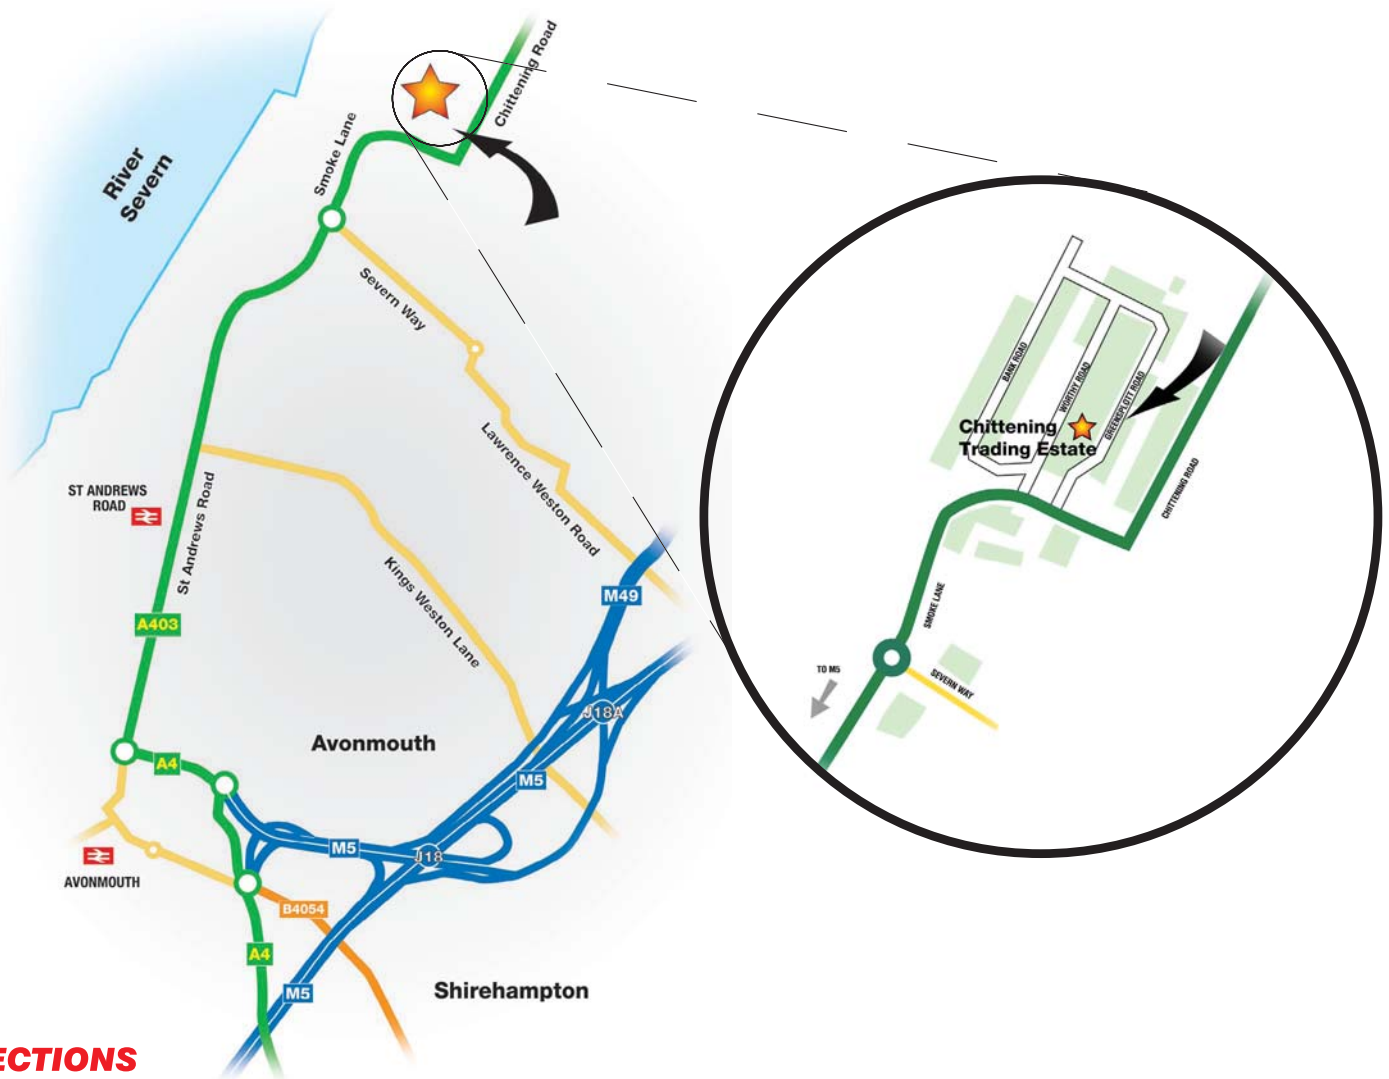

# Our *Bristol* Location...

## **DIRECTIONS**

From M5, exit at junction 18. Join slip road and where road becomes four lanes, keep in right hand lane. At roundabout take 2nd exit. At next roundabout take 3rd exit onto St Andrews Road (A403). Travel along St Andrews Road going through two sets of traffic lights. Keep going until reaching next roundabout (Cabot Park on right). Go straight over roundabout and over hump back bridge. Chittening Trading Estate is immediately on left after exiting bridge. Follow road round until reaching Stone Hardy on your left.